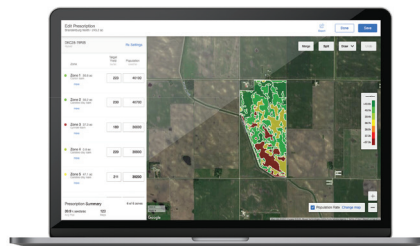

FREE

FIELDVIEW™ plus

Seamless data integration and analysis for a deeper understanding of your business

- ✓ Yield analysis
- ✓ Field region reports
- ✓ Field health imagery
- ✓ Manual seed scripts
- ✓ Manual fertility scripts
- ✓ Side-by-side visualization
- ✓ Remote view
- ✓ FieldView™ Prime

Requires a FieldView™ Plus subscription.

FieldView™ Drive

Seamlessly streams data from compatible equipment to your FieldView account and allows for real-time visualization as you pass through fields.

\$299